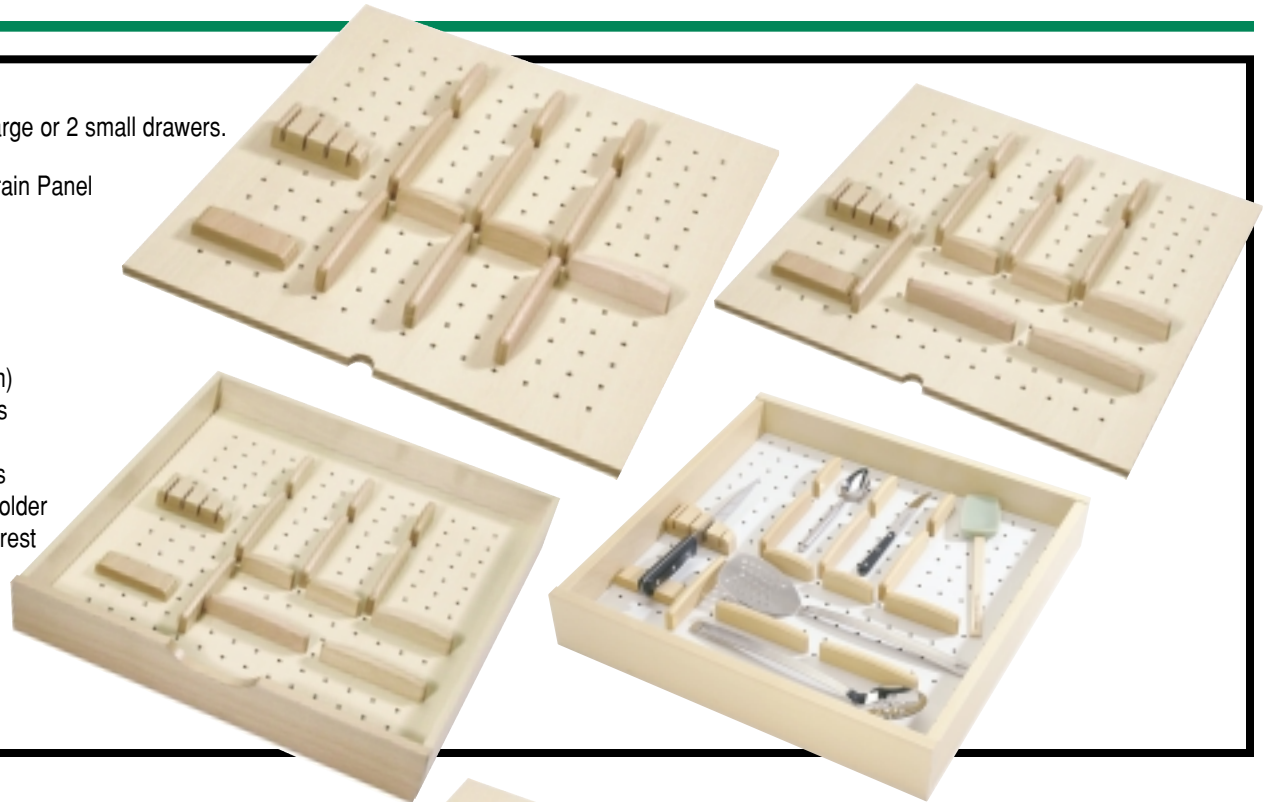

SET A

Shown here in a small drawer arrangement.

SET B

Set is suitable for 1 large or 2 small drawers.

8SET-B White Panel

8SET-B-WG Woodgrain Panel

set contents:

- (1) panel 20 5/8" x 20 5/8" (525mm x 525mm)
- (3) 8DIV1078 dividers
- (4) 8DIV1142 dividers
- (4) 8DIV1238 dividers

totally adjustable drawer storage organizer.

- Short dividers for standard drawers; tall dividers, posts, and other accessories for deep drawers.
- Cut panel to width, cutting equally from left and right. Size panel to depth, cutting only from rear of panel.
- Construction: movable components are made from solid beech, with clear natural finish. Matrix bottom panel is MDF with cleanable overlay and 32 mm grid pattern. All components clean with a damp cloth.

sets

SET C

Set is suitable for 1 large or 2 small drawers.
 8SET-C White Panel
 8SET-C-WG Woodgrain Panel

set contents:

- (1) panel
 20 5/8" x 20 5/8"
 (525mm x 525mm)
- (5) 8DIV1078 dividers
- (1) 8DIV1110 divider
- (6) 8DIV1142 dividers
- (1) 8BH0002 blade holder
- (1) 8HR0003 handle rest

SET D

Set is suitable for 1 large or 2 small drawers.
 8SET-D White Panel
 8SET-D-WG Woodgrain Panel

set contents:

- (1) panel 20 5/8" x 20 5/8" (525mm x 525mm)
- (2) 8DIV1078 dividers
- (2) 8DIV1110 dividers
- (3) 8DIV1142 dividers
- (3) 8DIV1238 dividers
- (2) 8BH0002 blade holders
- (2) 8HR0003 handle rests