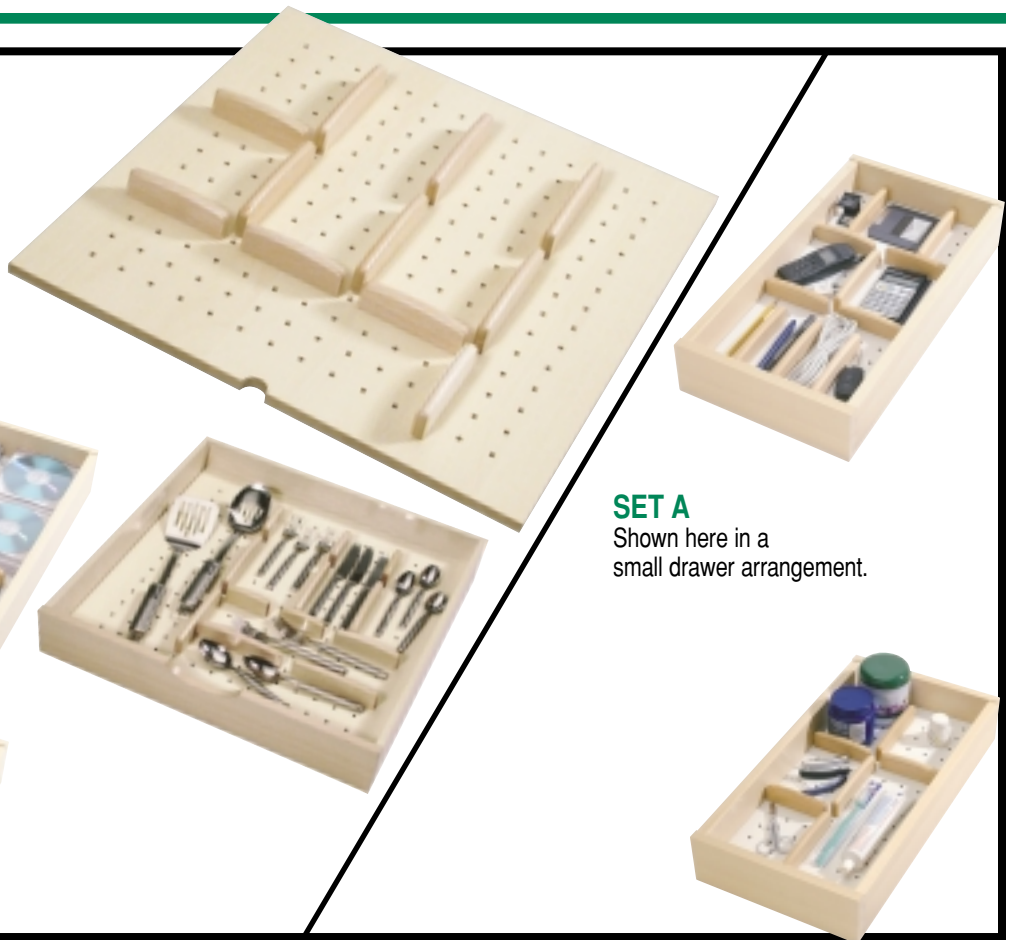

valen *drawerganizer*

the *new* solid wood organization system

customization: *unlimited!*

valen drawerorganizer - the truly universal,

- Movable solid beech dividers for kitchen, bath, office, furniture, and utility drawers.
- Unlimited combinations to suit any storage need. Bottom panels available in your choice of woodgrain or white.
- System available in set packs and "a la carte". Sets will make 1 large or two small drawers. Experiment!
- Sets are also recommended for smaller drawers than those pictured; components are simply rearranged to suit.

sets

SET A

Set is suitable for 1 large or 2 small drawers.

8SET-A White Panel

8SET-A-WG Woodgrain Panel

set contents:

- (1) panel 20 5/8" x 20 5/8" (525mm x 525mm)
- (5) 8DIV1110 dividers
- (6) 8DIV1142 dividers

SET A

Shown here in a small drawer arrangement.

SET B

Set is suitable for 1 large or 2 small drawers.

8SET-B White Panel

8SET-B-WG Woodgrain Panel

set contents:

- (1) panel 20 5/8" x 20 5/8" (525mm x 525mm)
- (3) 8DIV1078 dividers
- (4) 8DIV1142 dividers
- (4) 8DIV1238 dividers

totally adjustable drawer storage organizer.

- Short dividers for standard drawers; tall dividers, posts, and other accessories for deep drawers.
- Cut panel to width, cutting equally from left and right. Size panel to depth, cutting only from rear of panel.
- Construction: movable components are made from solid beech, with clear natural finish. Matrix bottom panel is MDF with cleanable overlay and 32 mm grid pattern. All components clean with a damp cloth.