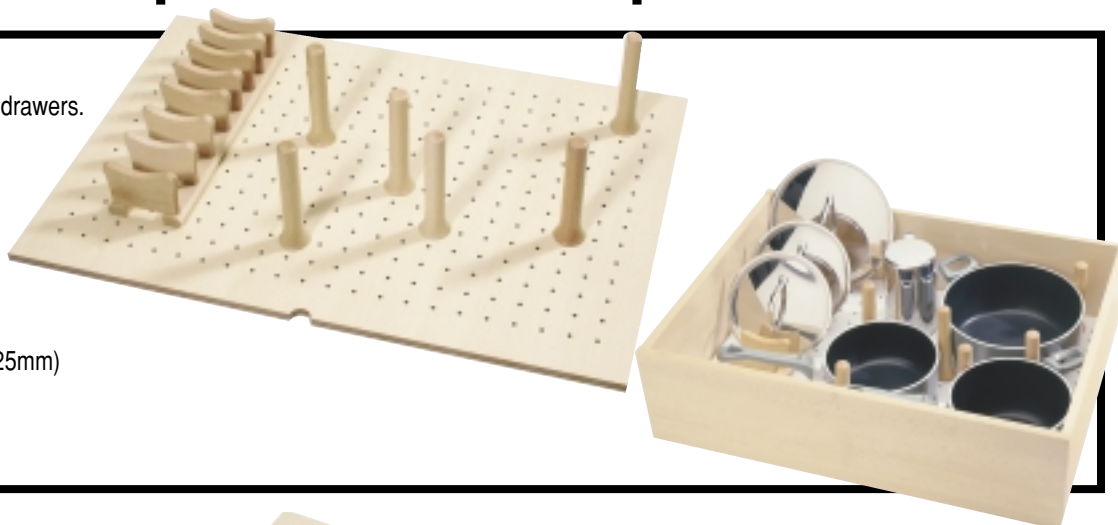

SET D

Set is suitable for 1 large or 2 small drawers.
 8SET-D White Panel
 8SET-D-WG Woodgrain Panel

set contents:

- (1) panel 20 5/8" x 20 5/8" (525mm x 525mm)
- (2) 8DIV1078 dividers
- (2) 8DIV1110 dividers
- (3) 8DIV1142 dividers
- (3) 8DIV1238 dividers
- (2) 8BH0002 blade holders
- (2) 8HR0003 handle rests

SET D

Shown here in a small drawer arrangement.

Outside drawer dimensions as pictured:

Sets A, B, C, D, F: large drawers: 21 5/8" d x 21 7/8" w
 small drawers: 21 5/8" d x 11 1/4" w

Sets E, G: 21 5/8" d x 28 3/4" w

individual components

drawerganizer - perfect for deep drawers too!

SET E

Set is suitable for 1 large or 2 small drawers.

8SET-E White Panel

8SET-E-WG Woodgrain Panel

set contents:

- (1) panel 30" x 20 5/8" (763mm x 525mm)
- (1) 8LPRACK0007 lid/plate rack
- (6) 8CYL0004 posts

SET F

Set is suitable for 1 large or 2 small drawers.

8SET-F White Panel

8SET-F-WG Woodgrain Panel

set contents:

- (1) panel 20 5/8" x 20 5/8" (525mm x 525mm)
- (3) 8DIV6110 dividers
- (4) 8DIV6142 dividers
- (2) 8DIV6238 dividers