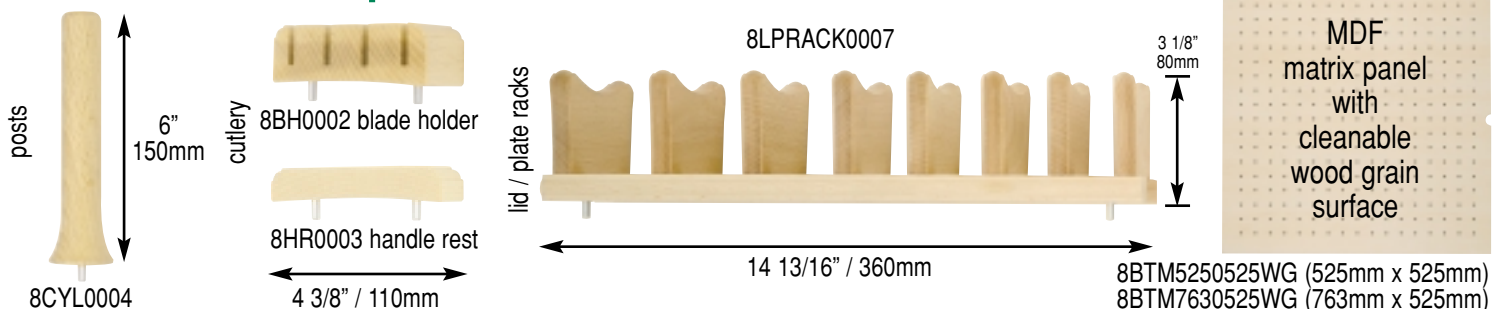

sets

SET C

Set is suitable for 1 large or 2 small drawers.
 8SET-C White Panel
 8SET-C-WG Woodgrain Panel

set contents:

- (1) panel
 20 5/8" x 20 5/8"
 (525mm x 525mm)
- (5) 8DIV1078 dividers
- (1) 8DIV1110 divider
- (6) 8DIV1142 dividers
- (1) 8BH0002 blade holder
- (1) 8HR0003 handle rest

SET D

Set is suitable for 1 large or 2 small drawers.
 8SET-D White Panel
 8SET-D-WG Woodgrain Panel

set contents:

- (1) panel 20 5/8" x 20 5/8" (525mm x 525mm)
- (2) 8DIV1078 dividers
- (2) 8DIV1110 dividers
- (3) 8DIV1142 dividers
- (3) 8DIV1238 dividers
- (2) 8BH0002 blade holders
- (2) 8HR0003 handle rests

SET D

Shown here in a small drawer arrangement.

Outside drawer dimensions as pictured:

Sets A, B, C, D, F: large drawers: 21 5/8" d x 21 7/8" w
 small drawers: 21 5/8" d x 11 1/4" w

Sets E, G: 21 5/8" d x 28 3/4" w

individual components

drawerganizer - perfect for deep drawers too!

SET E

Set is suitable for 1 large or 2 small drawers.

8SET-E White Panel

8SET-E-WG Woodgrain Panel

set contents:

- (1) panel 30" x 20 5/8" (763mm x 525mm)
- (1) 8LPRACK0007 lid/plate rack
- (6) 8CYL0004 posts