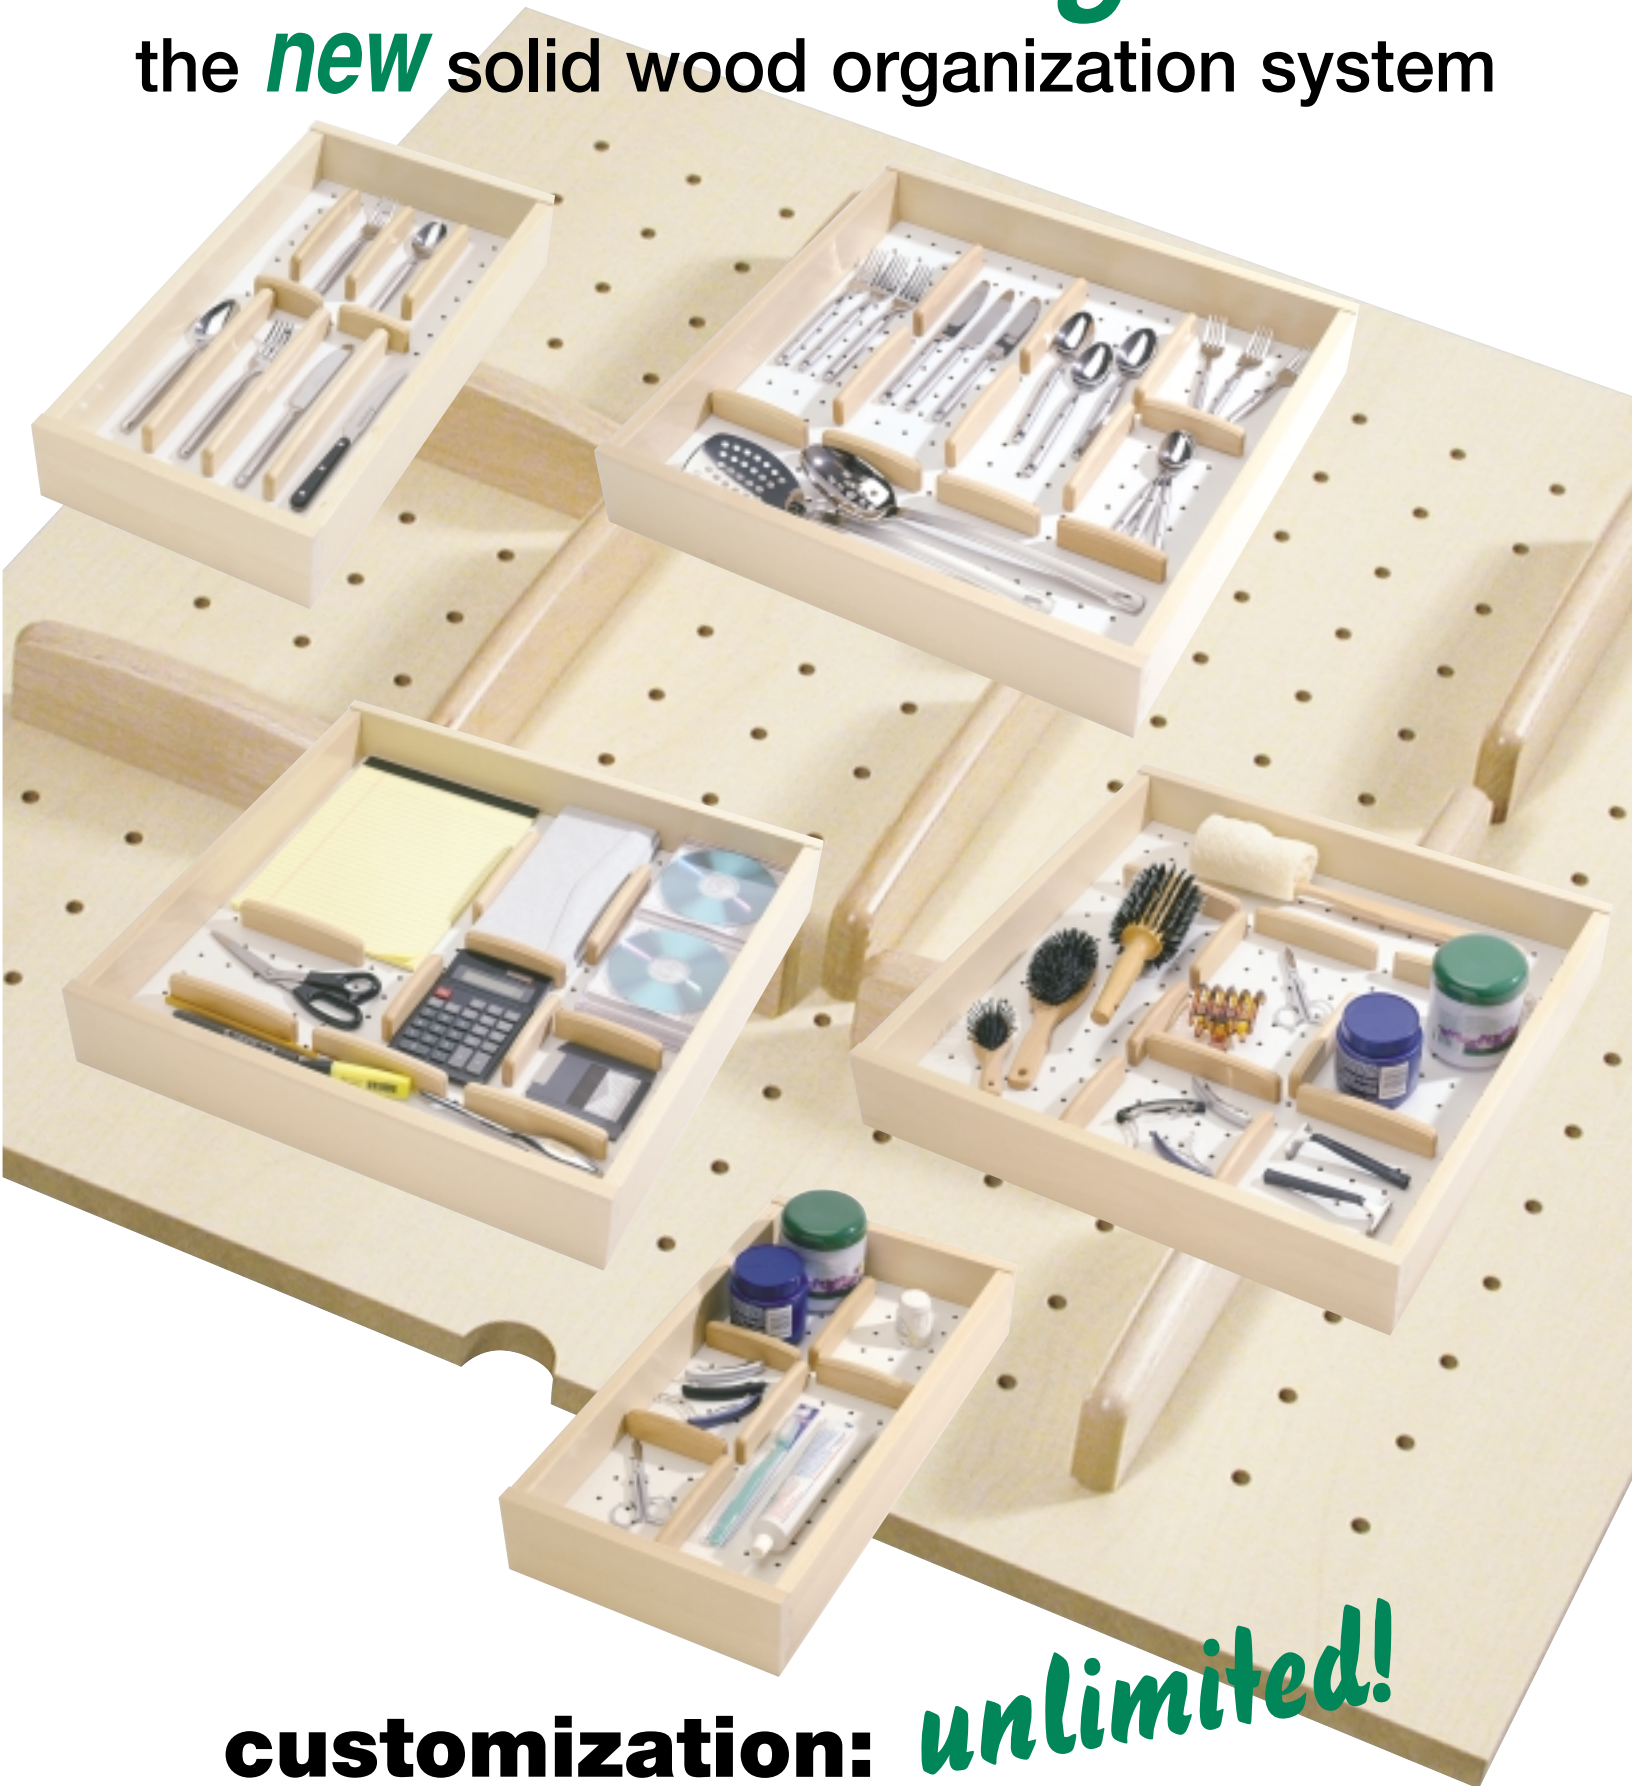

valen *drawerganizer*

the *new* solid wood organization system

customization: *unlimited!*

valen drawerorganizer - the truly universal,

- Movable solid beech dividers for kitchen, bath, office, furniture, and utility drawers.
- Unlimited combinations to suit any storage need. Bottom panels available in your choice of woodgrain or white.
- System available in set packs and "a la carte". Sets will make 1 large or two small drawers. Experiment!
- Sets are also recommended for smaller drawers than those pictured; components are simply rearranged to suit.

sets

SET A

Set is suitable for 1 large or 2 small drawers.

8SET-A White Panel

8SET-A-WG Woodgrain Panel

set contents:

- (1) panel 20 5/8" x 20 5/8" (525mm x 525mm)
- (5) 8DIV1110 dividers
- (6) 8DIV1142 dividers

SET A

Shown here in a small drawer arrangement.

SET B

Set is suitable for 1 large or 2 small drawers.

8SET-B White Panel

8SET-B-WG Woodgrain Panel

set contents:

- (1) panel 20 5/8" x 20 5/8" (525mm x 525mm)
- (3) 8DIV1078 dividers
- (4) 8DIV1142 dividers
- (4) 8DIV1238 dividers

totally adjustable drawer storage organizer.

- Short dividers for standard drawers; tall dividers, posts, and other accessories for deep drawers.
- Cut panel to width, cutting equally from left and right. Size panel to depth, cutting only from rear of panel.
- Construction: movable components are made from solid beech, with clear natural finish. Matrix bottom panel is MDF with cleanable overlay and 32 mm grid pattern. All components clean with a damp cloth.