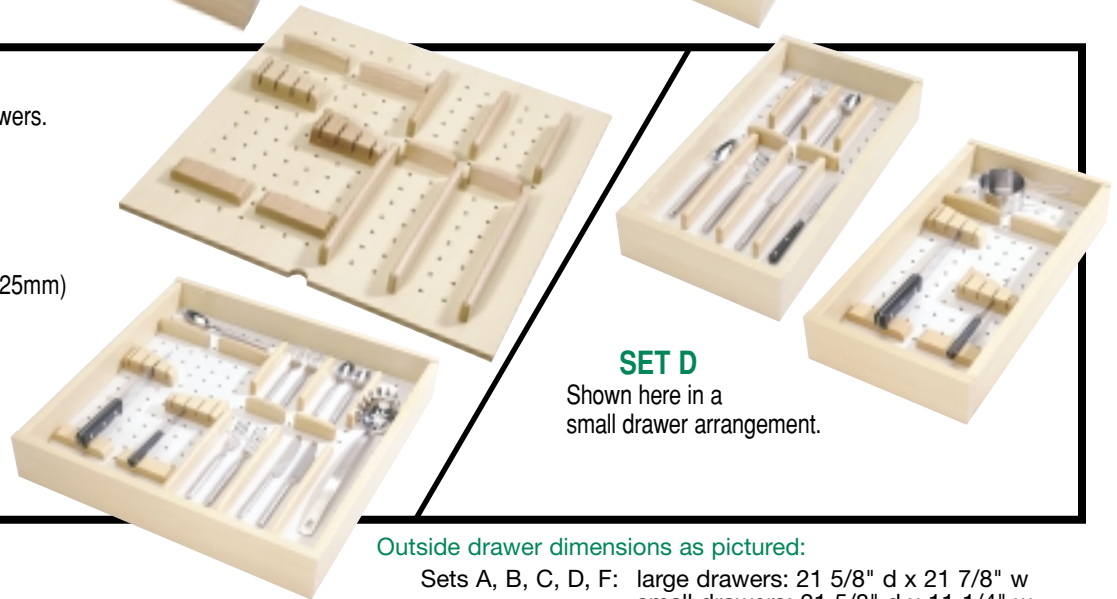

totally adjustable drawer storage organizer.

- Short dividers for standard drawers; tall dividers, posts, and other accessories for deep drawers.
- Cut panel to width, cutting equally from left and right. Size panel to depth, cutting only from rear of panel.
- Construction: movable components are made from solid beech, with clear natural finish. Matrix bottom panel is MDF with cleanable overlay and 32 mm grid pattern. All components clean with a damp cloth.

sets

SET C

Set is suitable for 1 large or 2 small drawers.
 8SET-C White Panel
 8SET-C-WG Woodgrain Panel

set contents:

- (1) panel
 20 5/8" x 20 5/8"
 (525mm x 525mm)
- (5) 8DIV1078 dividers
- (1) 8DIV1110 divider
- (6) 8DIV1142 dividers
- (1) 8BH0002 blade holder
- (1) 8HR0003 handle rest

SET D

Set is suitable for 1 large or 2 small drawers.
 8SET-D White Panel
 8SET-D-WG Woodgrain Panel

set contents:

- (1) panel 20 5/8" x 20 5/8" (525mm x 525mm)
- (2) 8DIV1078 dividers
- (2) 8DIV1110 dividers
- (3) 8DIV1142 dividers
- (3) 8DIV1238 dividers
- (2) 8BH0002 blade holders
- (2) 8HR0003 handle rests

individual components

drawerganizer - perfect for deep drawers too!

SET E

Set is suitable for 1 large or 2 small drawers.

8SET-E White Panel

8SET-E-WG Woodgrain Panel

set contents:

- (1) panel 30" x 20 5/8" (763mm x 525mm)
- (1) 8LPRACK0007 lid/plate rack
- (6) 8CYL0004 posts