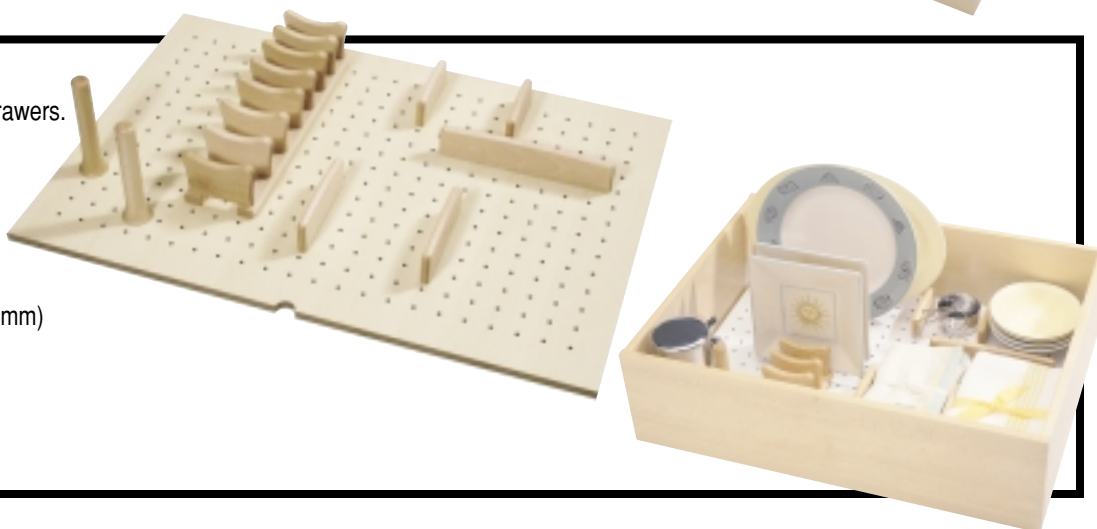

individual components

drawerganizer - perfect for deep drawers too!

SET E

Set is suitable for 1 large or 2 small drawers.

8SET-E White Panel

8SET-E-WG Woodgrain Panel

set contents:

- (1) panel 30" x 20 5/8" (763mm x 525mm)
- (1) 8LPRACK0007 lid/plate rack
- (6) 8CYL0004 posts

SET F

Set is suitable for 1 large or 2 small drawers.

8SET-F White Panel

8SET-F-WG Woodgrain Panel

set contents:

- (1) panel 20 5/8" x 20 5/8" (525mm x 525mm)
- (3) 8DIV6110 dividers
- (4) 8DIV6142 dividers
- (2) 8DIV6238 dividers

SET G

Set is suitable for 1 large or 2 small drawers.

8SET-G White Panel

8SET-G-WG Woodgrain Panel

set contents:

- (1) panel 30" x 20 5/8" (763mm x 525mm)
- (2) 8DIV6110 dividers
- (2) 8DIV6142 dividers
- (1) 8DIV6238 divider
- (2) 8CYL0004 posts
- (1) 8LPRACK0007 lid/plate rack