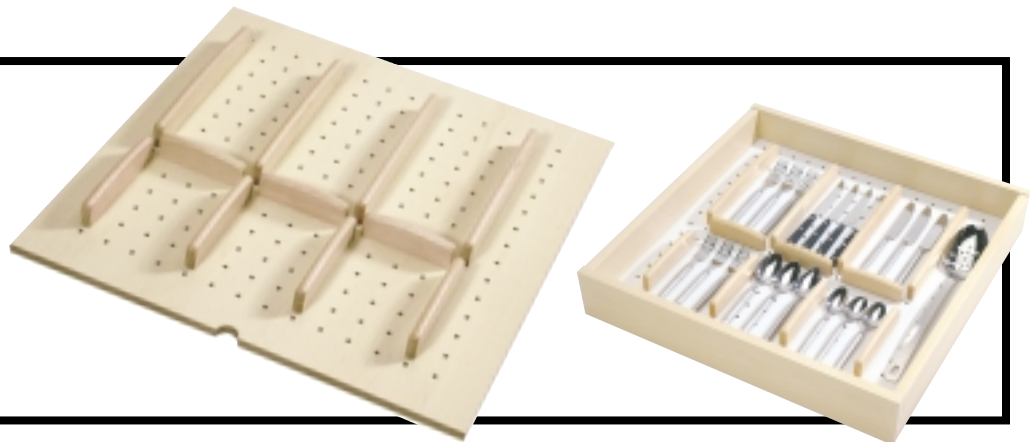

sets

SET A

Set is suitable for 1 large or 2 small drawers.

8SET-A White Panel

8SET-A-WG Woodgrain Panel

set contents:

- (1) panel 20 5/8" x 20 5/8" (525mm x 525mm)
- (5) 8DIV1110 dividers
- (6) 8DIV1142 dividers

SET A

Shown here in a small drawer arrangement.

SET B

Set is suitable for 1 large or 2 small drawers.

8SET-B White Panel

8SET-B-WG Woodgrain Panel

set contents:

- (1) panel 20 5/8" x 20 5/8" (525mm x 525mm)
- (3) 8DIV1078 dividers
- (4) 8DIV1142 dividers
- (4) 8DIV1238 dividers

totally adjustable drawer storage organizer.

- Short dividers for standard drawers; tall dividers, posts, and other accessories for deep drawers.
- Cut panel to width, cutting equally from left and right. Size panel to depth, cutting only from rear of panel.
- Construction: movable components are made from solid beech, with clear natural finish. Matrix bottom panel is MDF with cleanable overlay and 32 mm grid pattern. All components clean with a damp cloth.

sets

SET C

Set is suitable for 1 large or 2 small drawers.
 8SET-C White Panel
 8SET-C-WG Woodgrain Panel

set contents:

- (1) panel
 20 5/8" x 20 5/8"
 (525mm x 525mm)
- (5) 8DIV1078 dividers
- (1) 8DIV1110 divider
- (6) 8DIV1142 dividers
- (1) 8BH0002 blade holder
- (1) 8HR0003 handle rest