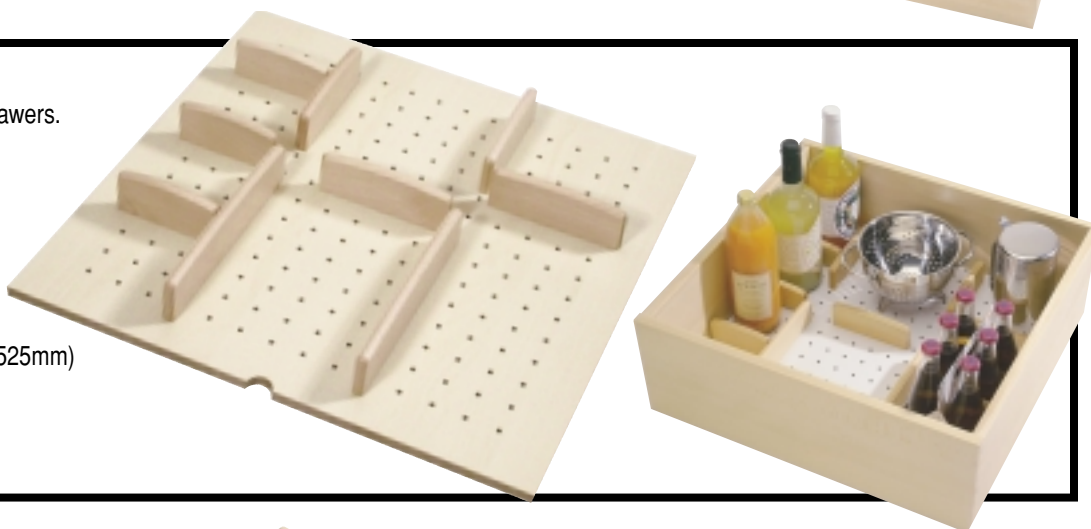

individual components

drawerganizer - perfect for deep drawers too!

SET E

Set is suitable for 1 large or 2 small drawers.

8SET-E White Panel

8SET-E-WG Woodgrain Panel

set contents:

- (1) panel 30" x 20 5/8" (763mm x 525mm)
- (1) 8LPRACK0007 lid/plate rack
- (6) 8CYL0004 posts

SET F

Set is suitable for 1 large or 2 small drawers.

8SET-F White Panel

8SET-F-WG Woodgrain Panel

set contents:

- (1) panel 20 5/8" x 20 5/8" (525mm x 525mm)
- (3) 8DIV6110 dividers
- (4) 8DIV6142 dividers
- (2) 8DIV6238 dividers

SET G

Set is suitable for 1 large or 2 small drawers.

8SET-G White Panel

8SET-G-WG Woodgrain Panel

set contents:

- (1) panel 30" x 20 5/8" (763mm x 525mm)
- (2) 8DIV6110 dividers
- (2) 8DIV6142 dividers
- (1) 8DIV6238 divider
- (2) 8CYL0004 posts
- (1) 8LPRACK0007 lid/plate rack